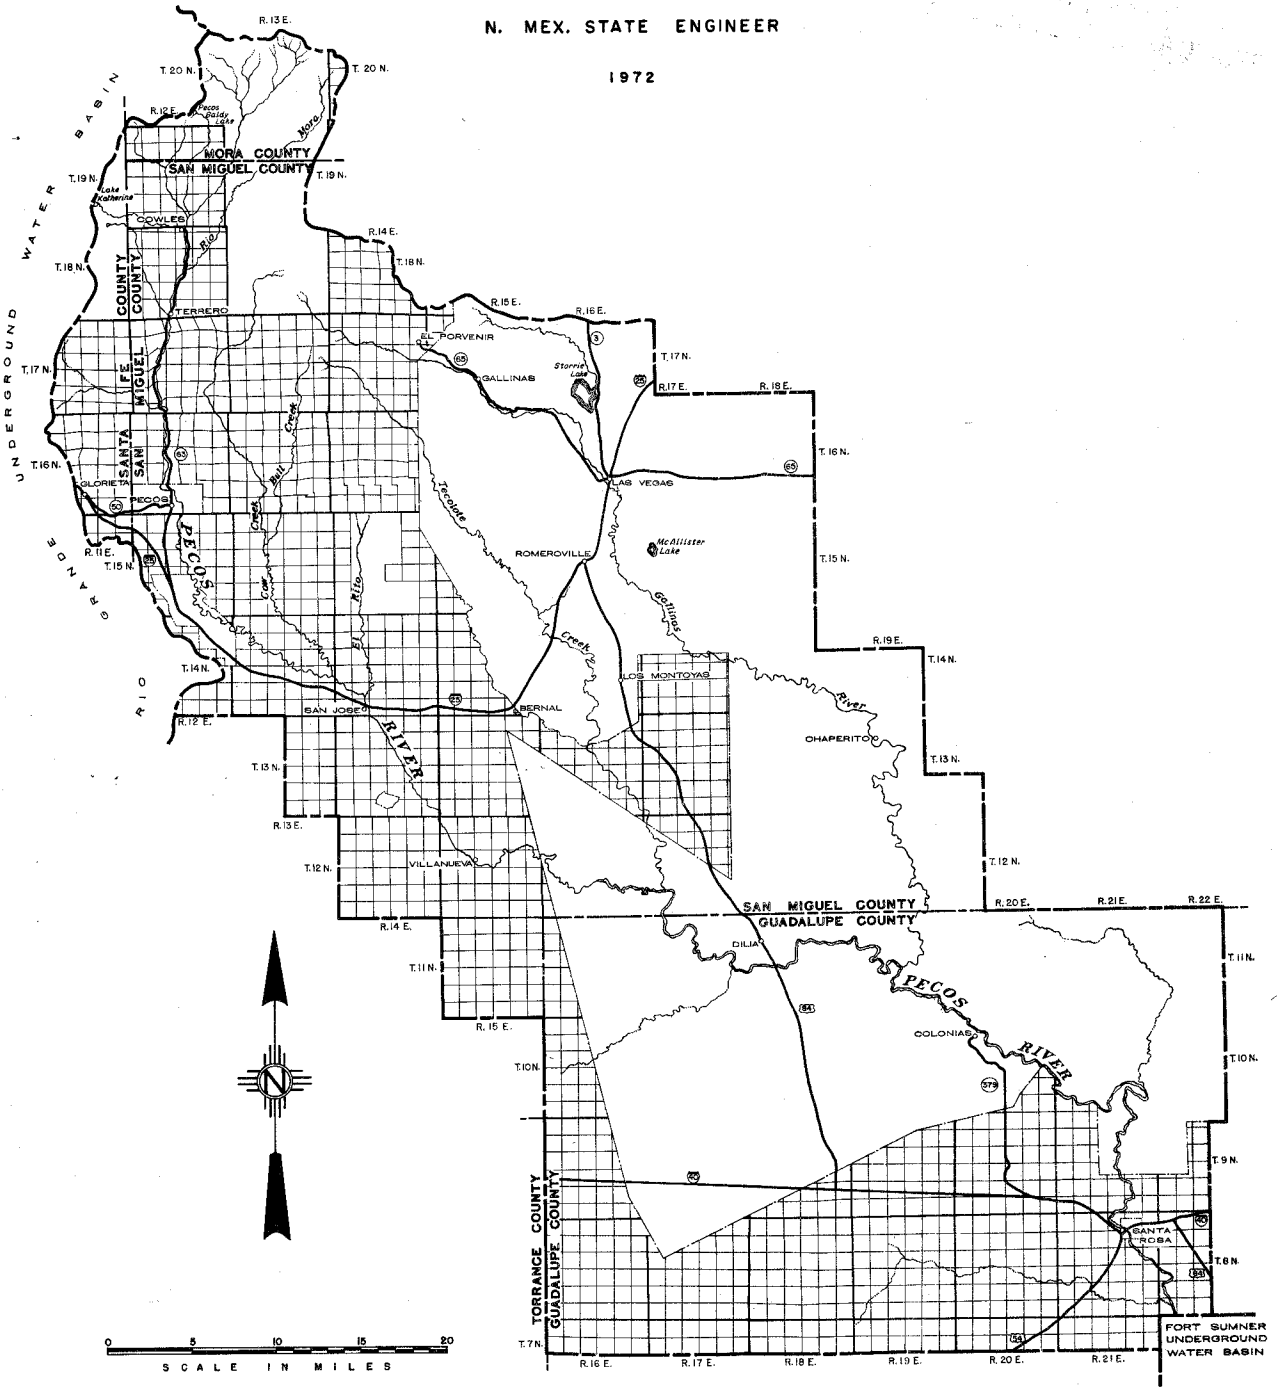

# UPPER PECOS UNDERGROUND WATER BASIN

## WITHIN GUADALUPE, MORA, SAN MIGUEL AND SANTA FE COUNTIES

N. MEX. STATE ENGINEER

1972

Filed: 12-19-73  
*filing*